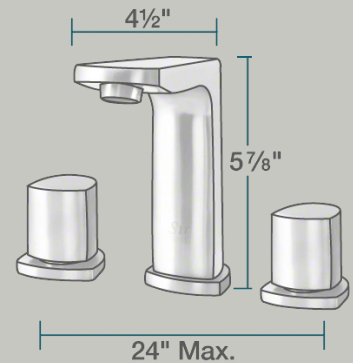

# 728-C Widespread Faucet

## Bathroom Faucets

Our bathroom faucets come in an array of styles to compliment your home. Both centerset and widespread installation faucets are available in four distinct finishes. All of our faucets have solid brass waterway construction and ceramic cartridges, making for a faucet that will stand the test of time. One or two handled faucets are available to fit your personal preferences and style.

2" x 4 1/2" x 5 7/8"  
 3-Hole Installation  
 6" - 24" Centerset  
 1/4-Turn Washerless Ceramic Cartridge  
 Completely Pressure Tested  
 Constructed of Lead-Free Materials  
 Complies with NSF Standards  
 SDWA Compliant  
 cUPC Certified (Uniform Plumbing Code)  
 Limited Lifetime Warranty  
 Chrome Finish

## Features

3-Hole Installation 	6"-24" Centerset 	1/4-Turn Washerless Ceramic Cartridges 	Pressure Tested 	Lead-Free Construction 	Complies with NSF Standards 
Safe Drinking Water Act 	cUPC Certified 	Limited Lifetime Warranty 	Traditional 		