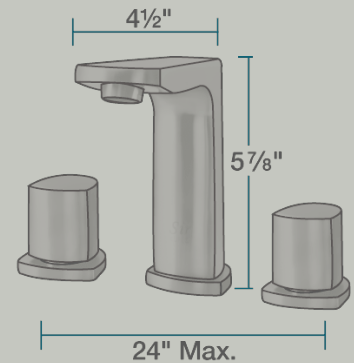

# 728-ORB Widespread Faucet

## Bathroom Faucets

Our bathroom faucets come in an array of styles to compliment your home. Both centerset and widespread installation faucets are available in four distinct finishes. All of our faucets have solid brass waterway construction and ceramic cartridges, making for a faucet that will stand the test of time. One or two handled faucets are available to fit your personal preferences and style.

- 2" x 4 1/2" x 5 7/8"
- 3-Hole Installation
- 6" - 24" Centerset
- 1/4-Turn Washerless Ceramic Cartridge
- Completely Pressure Tested
- Constructed of Lead-Free Materials
- Complies with NSF Standards
- SDWA Compliant
- cUPC Certified (Uniform Plumbing Code)
- Lifetime Warranty
- Oil-Rubbed-Bronze Finish

## Features

<p>3 Hole Installation</p>	<p>6"-24" Centerset</p>	<p>1/4 Turn Washerless Ceramic Cartridges</p>	<p>Pressure Tested</p>	<p>Lead Free Construction</p>	<p>Complies with NSF Standards</p>
<p>Safe Drinking Water Act</p>	<p>cUPC Certified</p>	<p>Limited Lifetime Warranty</p>			