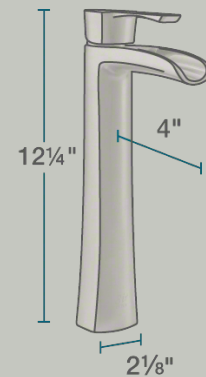

731-BN Vessel Faucet

- 2 1/8" x 4" x 12 1/4"
- 1-Hole Installation
- Ceramic Disc Cartridge
- Completely Pressure Tested
- ADA Approved
- Constructed of Lead-Free Materials
- Complies with NSF Standards
- Water Sense Certified
- cUPC Certified (Uniform Plumbing Code)
- Limited Lifetime Warranty
- Brushed-Nickel Finish

Bathroom Faucets

Our bathroom faucets come in an array of styles to compliment your home. Both centerset and widespread installation faucets are available in four distinct finishes. All of our faucets have solid brass waterway construction and ceramic cartridges, making for a faucet that will stand the test of time. One or two handled faucets are available to fit your personal preferences and style.