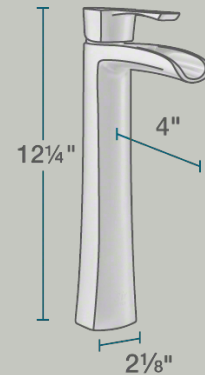

## 731-C Vessel Faucet

- 2 1/8" x 4" x 12 1/4"
- 1-Hole Installation
- Ceramic Disc Cartridge
- Completely Pressure Tested
- ADA Approved
- Constructed of Lead-Free Materials
- Complies with NSF Standards
- Water Sense Certified
- cUPC Certified (Uniform Plumbing Code)
- Limited Lifetime Warranty
- Chrome Finish

## Bathroom Faucets

Our bathroom faucets come in an array of styles to compliment your home. Both centerset and widespread installation faucets are available in four distinct finishes. All of our faucets have solid brass waterway construction and ceramic cartridges, making for a faucet that will stand the test of time. One or two handled faucets are available to fit your personal preferences and style.