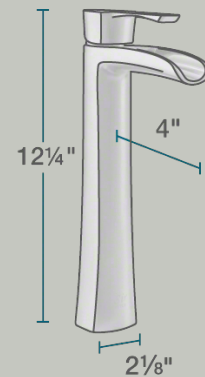

731-C Vessel Faucet

- 2 1/8" x 4" x 12 1/4"
- 1-Hole Installation
- Ceramic Disc Cartridge
- Completely Pressure Tested
- ADA Approved
- Constructed of Lead-Free Materials
- Complies with NSF Standards
- Water Sense Certified
- cUPC Certified (Uniform Plumbing Code)
- Limited Lifetime Warranty
- Chrome Finish

Bathroom Faucets

Our bathroom faucets come in an array of styles to compliment your home. Both centerset and widespread installation faucets are available in four distinct finishes. All of our faucets have solid brass waterway construction and ceramic cartridges, making for a faucet that will stand the test of time. One or two handled faucets are available to fit your personal preferences and style.