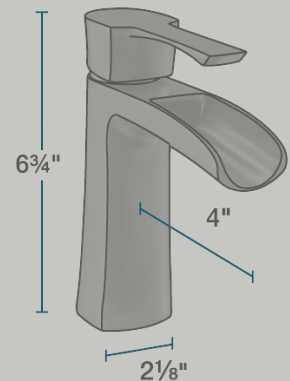

732-ABR Vessel Faucet

Bathroom Faucets

Our bathroom faucets come in an array of styles to compliment your home. Both centerset and widespread installation faucets are available in four distinct finishes. All of our faucets have solid brass waterway construction and ceramic cartridges, making for a faucet that will stand the test of time. One or two handled faucets are available to fit your personal preferences and style.

- 2 1/8" x 4" x 6 3/4"
- 1-Hole Installation
- Ceramic Disc Cartridge
- ADA Approved
- Constructed of Lead-Free Materials
- Complies with NSF Standards
- cUPC Certified (Uniform Plumbing Code)
- Limited Lifetime Warranty
- Antique Bronze Finish