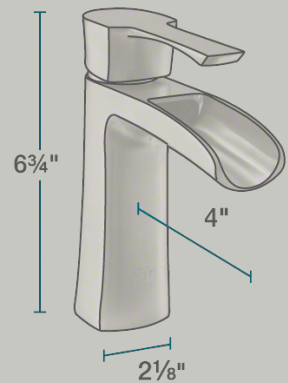

732-BN Vessel Faucet

- 2 1/8" x 4" x 6 3/4"
- 1-Hole Installation
- Ceramic Disc Cartridge
- ADA Approved
- Constructed of Lead-Free Materials
- Complies with NSF Standards
- Water Sense Certified
- cUPC Certified (Uniform Plumbing Code)
- Limited Lifetime Warranty
- Brushed-Nickel Finish

Bathroom Faucets

Our bathroom faucets come in an array of styles to compliment your home. Both centerset and widespread installation faucets are available in four distinct finishes. All of our faucets have solid brass waterway construction and ceramic cartridges, making for a faucet that will stand the test of time. One or two handled faucets are available to fit your personal preferences and style.

Accessories

No Available Accessories

Available Finishes

Features

<p>1-Hole Installation</p>	<p>Ceramic Disc Cartridge</p>	<p>Pressure Tested</p>	<p>ADA Compliant</p>	<p>Lead-Free Construction</p>	<p>Complies with NSF Standards</p>
	<p>cUPC Certified</p>	<p>Limited Lifetime Warranty</p>	<p>Vessel</p>		