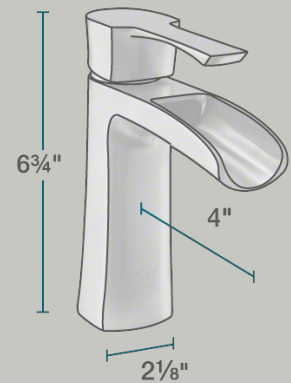

## 732-C Vessel Faucet

- 2 1/8" x 4" x 6 3/4"
- 1-Hole Installation
- Ceramic Disc Cartridge
- ADA Approved
- Constructed of Lead-Free Materials
- Complies with NSF Standards
- Water Sense Certified
- cUPC Certified (Uniform Plumbing Code)
- Limited Lifetime Warranty
- Chrome Finish

### Bathroom Faucets

Our bathroom faucets come in an array of styles to compliment your home. Both centerset and widespread installation faucets are available in four distinct finishes. All of our faucets have solid brass waterway construction and ceramic cartridges, making for a faucet that will stand the test of time. One or two handled faucets are available to fit your personal preferences and style.