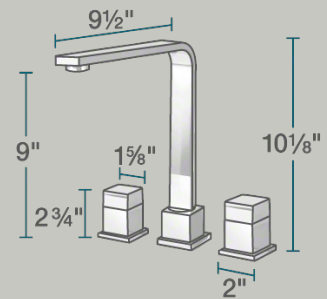

744-C Double Handle Faucet

Kitchen Faucets

Our Kitchen Faucets present many options to promote ease of use in your kitchen. A faucet with a pull-out sprayer makes rinsing large and unwieldy dishes quick and easy. The optional soap dispenser saves room by storing your dish soap below the counter and prevents clutter around your sink. We offer a wide variety of faucet styles in four available finishes to match your kitchen's décor.

2" x 9 1/2" x 10 1/8"
 3- or 4-Hole Installation
 8" Centerset
 1/4-Turn Washerless Ceramic Cartridge
 Completely Pressure Tested
 Limited Lifetime Warranty
 Chrome Finish

Accessories

*Accessories not included

Available Finishes

UPC: 819084018920

Features

3-Hole Installation 	1/4-Turn Washerless Ceramic Cartridges 	360° Spout 	Pressure Tested 	Lead-Free Construction 	Complies with NSF Standards
Safe Drinking Water Act 	cUPC Certified 	Limited Lifetime Warranty 	Traditional 		