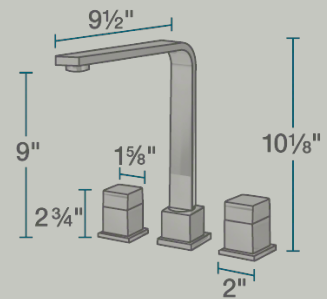

744-ORB Double Handle Faucet

Kitchen Faucets

Our Kitchen Faucets present many options to promote ease of use in your kitchen. A faucet with a pull-out sprayer makes rinsing large and unwieldy dishes quick and easy. The optional soap dispenser saves room by storing your dish soap below the counter and prevents clutter around your sink. We offer a wide variety of faucet styles in four available finishes to match your kitchen's décor.

2" x 9 1/2" x 10 1/8"
 3- or 4-Hole Installation
 8" Centerset
 1/4-Turn Washerless Ceramic Cartridge
 Completely Pressure Tested
 Limited Lifetime Warranty
 Oil-Rubbed-Bronze Finish

Accessories

*Accessories not included

Available Finishes

UPC: 819084018944

Features

<p>3-Hole Installation</p>	<p>1/4-Turn Washerless Ceramic Cartridges</p>	<p>360° Spout</p>	<p>Pressure Tested</p>	<p>Lead-Free Construction</p>	<p>Complies with NSF Standards</p>
<p>Safe Drinking Water Act</p>	<p>cUPC Certified</p>	<p>Limited Lifetime Warranty</p>	<p>Traditional</p>		