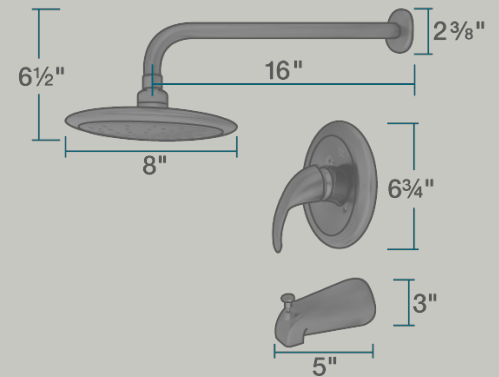

750-ABR 3 Piece Rain Head Shower Set

8" x 14 1/4" x 2 3/8"
 Ceramic Disc Cartridge
 Completely Pressure Tested
 ADA Approved
 Limited Lifetime Warranty
 Antique Bronze Finish
 Water Flow Regulator

Shower Sets

Shower sets play an integral part in any bathroom; showers are usually the start or finish to a day. Our shower sets are available with a standard multi-spray head or with a relaxing rainfall spray head. The limited temperature stop will prevent scalding when a toilet is flushed as it maintains a constant temperature regardless of incoming water pressures. Each set comes with the handle and valve so no additional parts need to be purchased separately.

Accessories

No Available Accessories

Available Finishes

Features

Ceramic Disc Cartridge	Limited Temp Stop	Pressure Tested	ADA Compliant	Limited Lifetime Warranty	Show/Tub

UPC: 841412112215