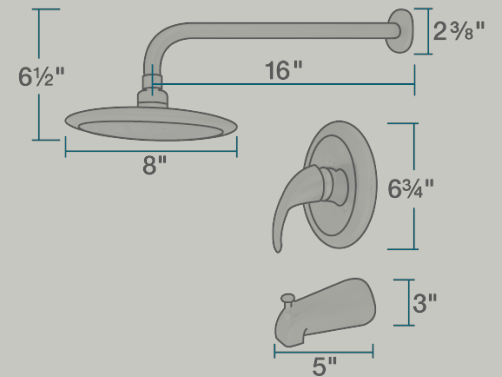

750-BN 3 Piece Rain Head Shower Set

8" x 14 1/4" x 2 3/8"
 Ceramic Disc Cartridge
 Completely Pressure Tested
 ADA Approved
 Limited Lifetime Warranty
 Brushed-Nickel Finish
 Water Flow Regulator

Shower Sets

Shower sets play an integral part in any bathroom; showers are usually the start or finish to a day. Our shower sets are available with a standard multi-spray head or with a relaxing rainfall spray head. The limited temperature stop will prevent scalding when a toilet is flushed as it maintains a constant temperature regardless of incoming water pressures. Each set comes with the handle and valve so no additional parts need to be purchased separately.

Accessories

No Available Accessories

Available Finishes

Features

Ceramic Disc Cartridge	Limited Temp Stop	Pressure Tested	ADA Compliant	Limited Lifetime Warranty	Show/Tub

UPC: 817299013457