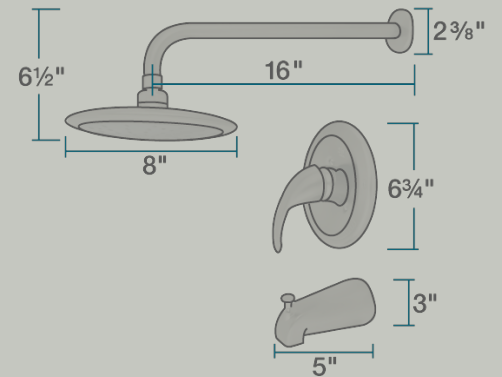

# 750-BN 3 Piece Rain Head Shower Set

## Shower Sets

Shower sets play an integral part in any bathroom; showers are usually the start or finish to a day. Our shower sets are available with a standard multi-spray head or with a relaxing rainfall spray head. The limited temperature stop will prevent scalding when a toilet is flushed as it maintains a constant temperature regardless of incoming water pressures. Each set comes with the handle and valve so no additional parts need to be purchased separately.

8" x 14 1/4" x 2 3/8"  
 Ceramic Disc Cartridge  
 Completely Pressure Tested  
 ADA Approved  
 Limited Lifetime Warranty  
 Brushed-Nickel Finish  
 Water Flow Regulator