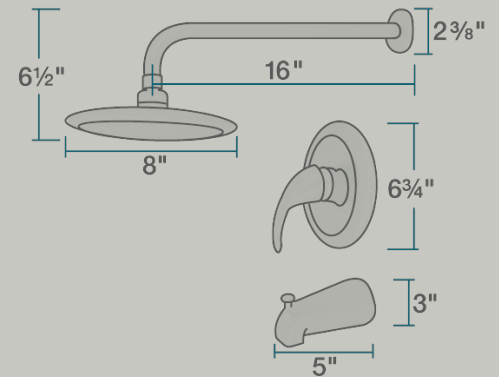

750-C 3 Piece Rain Head Shower Set

Shower Sets

Shower sets play an integral part in any bathroom; showers are usually the start or finish to a day. Our shower sets are available with a standard multi-spray head or with a relaxing rainfall spray head. The limited temperature stop will prevent scalding when a toilet is flushed as it maintains a constant temperature regardless of incoming water pressures. Each set comes with the handle and valve so no additional parts need to be purchased separately.

8" x 14 1/4" x 2 3/8"
 Ceramic Disc Cartridge
 Completely Pressure Tested
 ADA Approved
 Limited Lifetime Warranty
 Chrome Finish
 Water Flow Regulator

Accessories

No Available Accessories

Available Finishes

Features

Ceramic Disc Cartridge	Limited Temp Stop	Pressure Tested	ADA Compliant	Limited Lifetime Warranty	Show/Tub

UPC: 817299013464