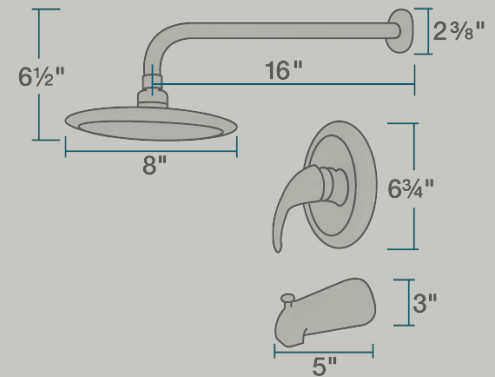

750-ORB 3 Piece Rain Head Shower Set

Shower Sets

Shower sets play an integral part in any bathroom; showers are usually the start or finish to a day. Our shower sets are available with a standard multi-spray head or with a relaxing rainfall spray head. The limited temperature stop will prevent scalding when a toilet is flushed as it maintains a constant temperature regardless of incoming water pressures. Each set comes with the handle and valve so no additional parts need to be purchased separately.

8" x 14 1/4" x 2 3/8"
 Ceramic Disc Cartridge
 Completely Pressure Tested
 ADA Approved
 Lifetime Warranty
 Oil-Rubbed-Bronze Finish
 Water Flow Regulator

Accessories

No Available Accessories

Available Finishes

Features

<p>Ceramic Disc Cartridge</p> 	<p>Limited Temp Stop</p> 	<p>Pressure Tested</p> 	<p>ADA Approved</p> 	<p>Limited Lifetime Warranty</p> 	

UPC: 817299013471