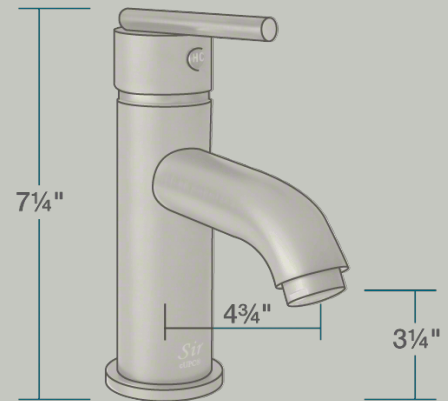

# 753-BN Vessel Faucet

## Bathroom Faucets

Our bathroom faucets come in an array of styles to compliment your home. Both centerset and widespread installation faucets are available in four distinct finishes. All of our faucets have solid brass waterway construction and ceramic cartridges, making for a faucet that will stand the test of time. One or two handled faucets are available to fit your personal preferences and style.

- 2" x 4 3/4" x 7 1/4"
- 1-Hole Installation
- Ceramic Disc Cartridge
- Completely Pressure Tested
- ADA Approved
- Constructed of Lead-Free Materials
- Complies with NSF Standards
- SDWA Compliant
- Water Sense Certified
- cUPC Certified (Uniform Plumbing Code)
- Limited Lifetime Warranty
- Brushed-Nickel Finish