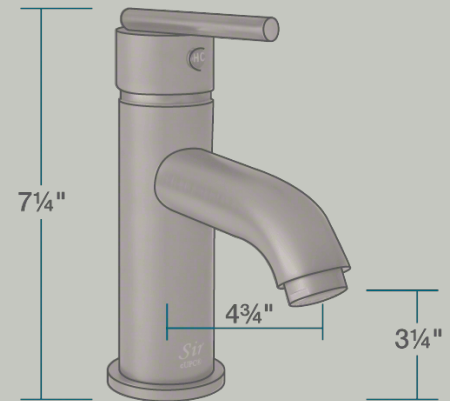

753-ORB Vessel Faucet

Bathroom Faucets

Our bathroom faucets come in an array of styles to compliment your home. Both centerset and widespread installation faucets are available in four distinct finishes. All of our faucets have solid brass waterway construction and ceramic cartridges, making for a faucet that will stand the test of time. One or two handled faucets are available to fit your personal preferences and style.

- 2" x 4 3/4" x 7 1/4"
- 1-Hole Installation
- Ceramic Disc Cartridge
- Completely Pressure Tested
- ADA Approved
- Constructed of Lead-Free Materials
- Complies with NSF Standards
- SDWA Compliant
- Water Sense Certified
- cUPC Certified (Uniform Plumbing Code)
- Limited Lifetime Warranty
- Oil-Rubbed-Bronze Finish

Accessories

No Available Accessories

Available Finishes

Features

<p>1- or 3-Hole Installation</p>	<p>Ceramic Disc Cartridge</p>	<p>Pressure Tested</p>	<p>ADA Compliant</p>	<p>Lead-Free Construction</p>	<p>Complies with NSF Standards</p>
<p>Safe Drinking Water Act</p>	<p>WaterSense Meets EPA Criteria</p>	<p>cUPC Certified</p>	<p>Limited Lifetime Warranty</p>	<p>Vessel</p>	