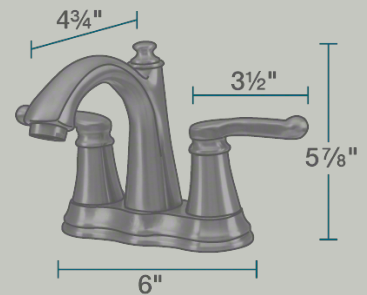

754-ABR Double Handle Faucet

Bathroom Faucets

Our bathroom faucets come in an array of styles to compliment your home. Both centerset and widespread installation faucets are available in four distinct finishes. All of our faucets have solid brass waterway construction and ceramic cartridges, making for a faucet that will stand the test of time. One or two handled faucets are available to fit your personal preferences and style.

- 6" x 4 3/4" x 5 7/8"
- 3-Hole Installation
- 4" Centerset
- 1/4-Turn Washerless Ceramic Cartridge
- Completely Pressure Tested
- Matching Pop-Up Drain Included
- ADA Approved
- Constructed of Lead-Free Materials
- Complies with NSF Standards
- SDWA Compliant
- Water Sense Certified
- cUPC Certified (Uniform Plumbing Code)
- Limited Lifetime Warranty
- Antique Bronze Finish