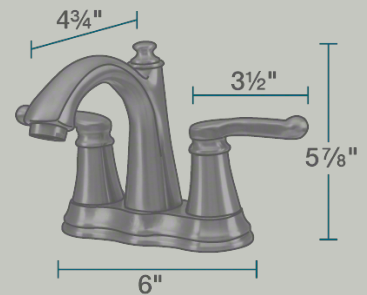

- 6" x 4 3/4" x 5 7/8"
- 3-Hole Installation
- 4" Centerset
- 1/4-Turn Washerless Ceramic Cartridge
- Completely Pressure Tested
- Matching Pop-Up Drain Included
- ADA Approved
- Constructed of Lead-Free Materials
- Complies with NSF Standards
- SDWA Compliant
- Water Sense Certified
- cUPC Certified (Uniform Plumbing Code)
- Limited Lifetime Warranty
- Antique Bronze Finish