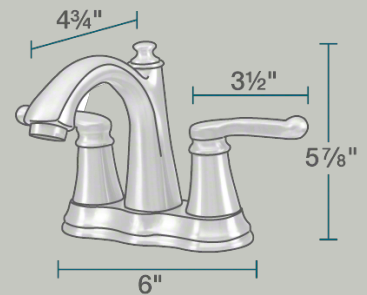

754-C Double Handle Faucet

Bathroom Faucets

Our bathroom faucets come in an array of styles to compliment your home. Both centerset and widespread installation faucets are available in four distinct finishes. All of our faucets have solid brass waterway construction and ceramic cartridges, making for a faucet that will stand the test of time. One or two handled faucets are available to fit your personal preferences and style.

- 6" x 4 3/4" x 5 7/8"
- 3-Hole Installation
- 4" Centerset
- 1/4-Turn Washerless Ceramic Cartridge
- Completely Pressure Tested
- Matching Pop-Up Drain Included
- ADA Approved
- Constructed of Lead-Free Materials
- Complies with NSF Standards
- SDWA Compliant
- Water Sense Certified
- cUPC Certified (Uniform Plumbing Code)
- Limited Lifetime Warranty
- Chrome Finish