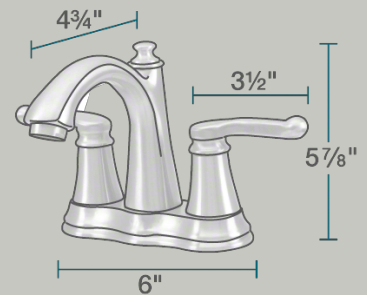

- 6" x 4 3/4" x 5 7/8"
- 3-Hole Installation
- 4" Centerset
- 1/4-Turn Washerless Ceramic Cartridge
- Completely Pressure Tested
- Matching Pop-Up Drain Included
- ADA Approved
- Constructed of Lead-Free Materials
- Complies with NSF Standards
- SDWA Compliant
- Water Sense Certified
- cUPC Certified (Uniform Plumbing Code)
- Limited Lifetime Warranty
- Chrome Finish