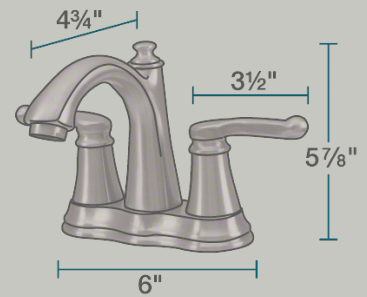

## Bathroom Faucets

Our bathroom faucets come in an array of styles to compliment your home. Both centerset and widespread installation faucets are available in four distinct finishes. All of our faucets have solid brass waterway construction and ceramic cartridges, making for a faucet that will stand the test of time. One or two handled faucets are available to fit your personal preferences and style.

- 6" x 4 3/4" x 5 7/8"
- 3-Hole Installation
- 4" Centerset
- 1/4-Turn Washerless Ceramic Cartridge
- Completely Pressure Tested
- Matching Pop-Up Drain Included
- ADA Approved
- Constructed of Lead-Free Materials
- Complies with NSF Standards
- SDWA Compliant
- cUPC Certified (Uniform Plumbing Code)
- Lifetime Warranty
- Oil-Rubbed-Bronze Finish