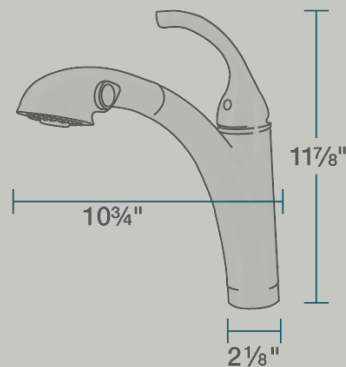

765-BN Pull-Out Spray Faucet

Kitchen Faucets

Our Kitchen Faucets present many options to promote ease of use in your kitchen. A faucet with a pull-out sprayer makes rinsing large and unwieldy dishes quick and easy. The optional soap dispenser saves room by storing your dish soap below the counter and prevents clutter around your sink. We offer a wide variety of faucet styles in four available finishes to match your kitchen's décor.

- 2 1/8" x 10 3/4" x 11 7/8"
- 1- or 3-Hole Installation
- Ceramic Disc Cartridge
- 56" Flexible Metal Hose
- Multi-Function, Pull-out Spray
- Completely Pressure Tested
- ADA Approved
- Constructed of Lead-Free Materials
- Complies with NSF Standards
- SDWA Compliant
- cUPC Certified (Uniform Plumbing Code)
- Limited Lifetime Warranty
- Brushed-Nickel Finish

Accessories

*Accessories not included

Available Finishes

Features

<p>1- or 3-Hole Installation</p>	<p>Ceramic Disc Cartridge</p>	<p>56" Flexible Metal Hose</p>	<p>Multi-Function Spray Head</p>	<p>Pressure Tested</p>	<p>Base Plate Available</p>
<p>ADA Compliant</p>	<p>Lead-Free Construction</p>	<p>Complies with NSF Standards</p>	<p>Safe Drinking Water Act</p>	<p>cUPC Certified</p>	<p>Limited Lifetime Warranty</p>