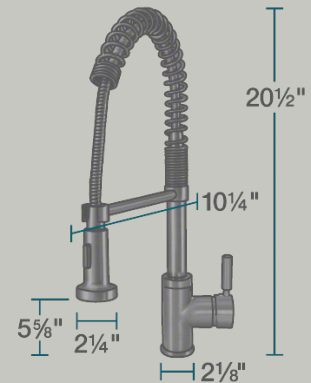

766-ABR Spring-Spout Faucet

Kitchen Faucets

Our Kitchen Faucets present many options to promote ease of use in your kitchen. A faucet with a pull-out sprayer makes rinsing large and unwieldy dishes quick and easy. The optional soap dispenser saves room by storing your dish soap below the counter and prevents clutter around your sink. We offer a wide variety of faucet styles in four available finishes to match your kitchen's décor.

2 1/8" x 10 1/4" x 20 1/2"
 1- or 3-Hole Installation
 Ceramic Disc Cartridge
 360-Degree Spout
 Completely Pressure Tested
 ADA Approved
 Constructed of Lead-Free Materials
 Complies with NSF Standards
 SDWA Compliant
 cUPC Certified (Uniform Plumbing Code)
 Limited Lifetime Warranty
 Antique Bronze Finish

Accessories

*Accessories not included

Available Finishes

Features

<p>1- or 3-Hole Installation</p>	<p>Ceramic Disc Cartridge</p>	<p>360° Spout</p>	<p>Pressure Tested</p>	<p>Base Plate Available</p>	<p>ADA Compliant</p>
<p>Lead-Free Construction</p>	<p>Complies with NSF Standards</p>	<p>Safe Drinking Water Act</p>	<p>cUPC Certified</p>	<p>Limited Lifetime Warranty</p>	<p>Pull-Down Spray</p>