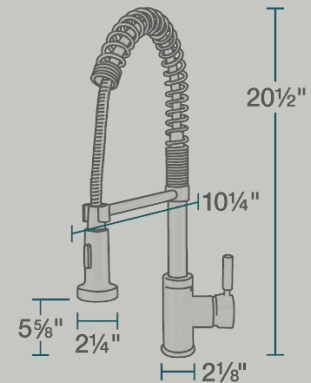

766-BN Spring-Spout Faucet

Kitchen Faucets

Our Kitchen Faucets present many options to promote ease of use in your kitchen. A faucet with a pull-out sprayer makes rinsing large and unwieldy dishes quick and easy. The optional soap dispenser saves room by storing your dish soap below the counter and prevents clutter around your sink. We offer a wide variety of faucet styles in four available finishes to match your kitchen's décor.

- 2 1/8" x 10 1/4" x 20 1/2"
- 1- or 3-Hole Installation
- Ceramic Disc Cartridge
- 360-Degree Spout
- Completely Pressure Tested
- ADA Approved
- Constructed of Lead-Free Materials
- Complies with NSF Standards
- SDWA Compliant
- cUPC Certified (Uniform Plumbing Code)
- Limited Lifetime Warranty
- Brushed-Nickel Finish

Accessories

*Accessories not included

Available Finishes

Features

<p>1- or 3-Hole Installation</p>	<p>Ceramic Disc Cartridge</p>	<p>360° Spout</p>	<p>Pressure Tested</p>	<p>Base Plate Available</p>	<p>ADA Compliant</p>
<p>Lead-Free Construction</p>	<p>Complies with NSF Standards</p>	<p>Safe Drinking Water Act</p>	<p>cUPC Certified</p>	<p>Limited Lifetime Warranty</p>	<p>Pull-Down Spray</p>