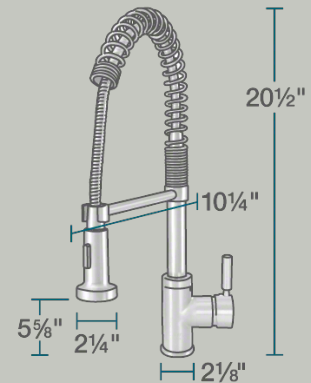

# 766-C Spring-Spout Faucet

## Kitchen Faucets

Our Kitchen Faucets present many options to promote ease of use in your kitchen. A faucet with a pull-out sprayer makes rinsing large and unwieldy dishes quick and easy. The optional soap dispenser saves room by storing your dish soap below the counter and prevents clutter around your sink. We offer a wide variety of faucet styles in four available finishes to match your kitchen's décor.

- 2 1/8" x 10 1/4" x 20 1/2"
- 1- or 3-Hole Installation
- Ceramic Disc Cartridge
- 360-Degree Spout
- Completely Pressure Tested
- ADA Approved
- Constructed of Lead-Free Materials
- Complies with NSF Standards
- SDWA Compliant
- cUPC Certified (Uniform Plumbing Code)
- Limited Lifetime Warranty
- Chrome Finish

## Features

<p>1- or 3-Hole Installation</p>	<p>Ceramic Disc Cartridge</p>	<p>360° Spout</p>	<p>Pressure Tested</p>	<p>Base Plate Available</p>	<p>ADA Compliant</p>
<p>Lead-Free Construction</p>	<p>Complies with NSF Standards</p>	<p>Safe Drinking Water Act</p>	<p>cUPC Certified</p>	<p>Limited Lifetime Warranty</p>	<p>Pull-Down Spray</p>