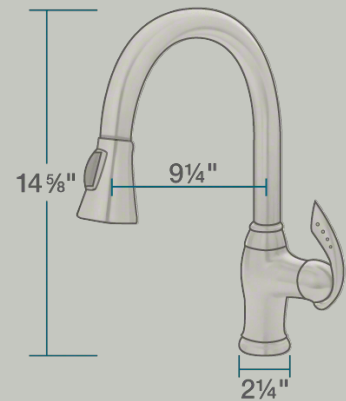

772-BN Pull Down Kitchen Faucet

Kitchen Faucets

Our Kitchen Faucets present many options to promote ease of use in your kitchen. A faucet with a pull-out sprayer makes rinsing large and unwieldy dishes quick and easy. The optional soap dispenser saves room by storing your dish soap below the counter and prevents clutter around your sink. We offer a wide variety of faucet styles in four available finishes to match your kitchen's décor.

- 2 1/4" x 9 1/4" x 14 5/8"
- 1- or 3-Hole Installation
- Ceramic Disc Cartridge
- 56" Flexible Metal Hose
- Completely Pressure Tested
- ADA Approved
- Constructed of Lead-Free Materials
- Complies with NSF Standards
- SDWA Compliant
- cUPC Certified (Uniform Plumbing Code)
- Limited Lifetime Warranty

Accessories

*Accessories not included

Available Finishes

Features

<p>1- or 3-Hole Installation</p>	<p>Ceramic Disc Cartridge</p>	<p>56" Flexible Metal Hose</p>	<p>Pressure Tested</p>	<p>Base Plate Available</p>	<p>ADA Compliant</p>
<p>Lead-Free Construction</p>	<p>Complies with NSF Standards</p>	<p>Safe Drinking Water Act</p>	<p>cUPC Certified</p>	<p>Limited Lifetime Warranty</p>	<p>Pull-Down Spray</p>