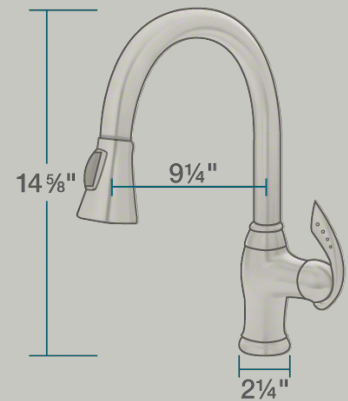

772-BN Pull Down Kitchen Faucet

Kitchen Faucets

Our Kitchen Faucets present many options to promote ease of use in your kitchen. A faucet with a pull-out sprayer makes rinsing large and unwieldy dishes quick and easy. The optional soap dispenser saves room by storing your dish soap below the counter and prevents clutter around your sink. We offer a wide variety of faucet styles in four available finishes to match your kitchen's décor.

- 2 1/4" x 9 1/4" x 14 5/8"
- 1- or 3-Hole Installation
- Ceramic Disc Cartridge
- 56" Flexible Metal Hose
- Completely Pressure Tested
- ADA Approved
- Constructed of Lead-Free Materials
- Complies with NSF Standards
- SDWA Compliant
- cUPC Certified (Uniform Plumbing Code)
- Limited Lifetime Warranty

Accessories

*Accessories not included

Available Finishes

Features

<p>1- or 3-Hole Installation</p>	<p>Ceramic Disc Cartridge</p>	<p>56" Flexible Metal Hose</p>	<p>Pressure Tested</p>	<p>Base Plate Available</p>	<p>ADA Compliant</p>
<p>Lead-Free Construction</p>	<p>Complies with NSF Standards</p>	<p>Safe Drinking Water Act</p>	<p>cUPC Certified</p>	<p>Limited Lifetime Warranty</p>	<p>Pull-Down Spray</p>