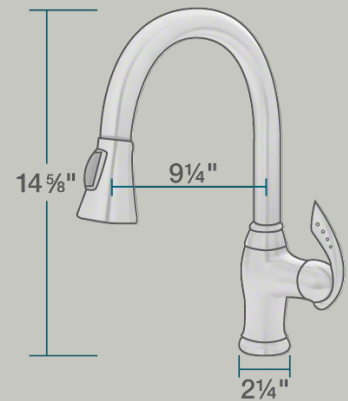

772-C Pull Down Kitchen Faucet

Kitchen Faucets

Our Kitchen Faucets present many options to promote ease of use in your kitchen. A faucet with a pull-out sprayer makes rinsing large and unwieldy dishes quick and easy. The optional soap dispenser saves room by storing your dish soap below the counter and prevents clutter around your sink. We offer a wide variety of faucet styles in four available finishes to match your kitchen's décor.

- 2 1/4" x 9 1/4" x 14 5/8"
- 1- or 3-Hole Installation
- Ceramic Disc Cartridge
- 56" Flexible Metal Hose
- Completely Pressure Tested
- ADA Approved
- Constructed of Lead-Free Materials
- Complies with NSF Standards
- SDWA Compliant
- cUPC Certified (Uniform Plumbing Code)
- Limited Lifetime Warranty

Accessories

*Accessories not included

Available Finishes

Features

<p>1- or 3-Hole Installation</p>	<p>Ceramic Disc Cartridge</p>	<p>56" Flexible Metal Hose</p>	<p>Pressure Tested</p>	<p>Base Plate Available</p>	<p>ADA Compliant</p>
<p>Lead-Free Construction</p>	<p>Complies with NSF Standards</p>	<p>Safe Drinking Water Act</p>	<p>cUPC Certified</p>	<p>Limited Lifetime Warranty</p>	<p>Pull-Down Spray</p>