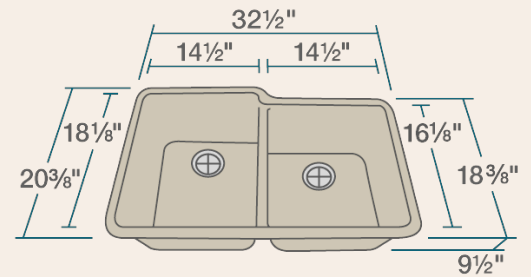

32 1/2" x 20 3/8" x 9 1/2"
 Undermount Installation
 Made with 80% Quartz, 20% Acrylic
 All-Natural Materials - Eco-Friendly and Recyclable
 Offset Drain
 Heat Resistant to 550 Degrees
 Stain Resistant
 Scratch Resistant
 Multiple Colors Available
 Installation Hardware Included
 Limited Lifetime Warranty
 Acrylic Provides Sound Dampening - No Pads Needed

Accessories

*Accessories not included

Available Colors

Features

Undermount Installation 	33" Minimum Cabinet Size 	80% Quartz 20% Acrylic 	Heat Resistant 	Stain Resistant 	Scratch Resistant
Multiple Colors Available 	Cutout Template 	Hardware Included 	cUPC Certified 	Limited Lifetime Warranty 	Two Bowls, Offset