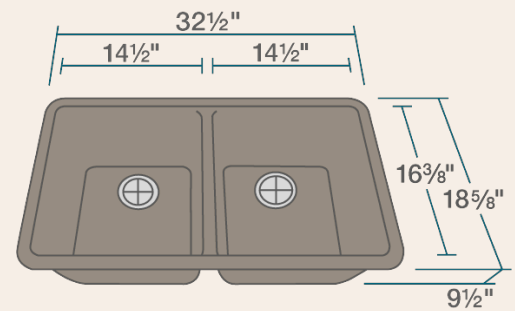

32 1/2" x 18 5/8" x 9 1/2"
 Undermount Installation
 Made with 80% Quartz, 20% Acrylic
 All-Natural Materials - Eco-Friendly and Recyclable
 Offset Drain
 Heat Resistant to 550 Degrees
 Stain Resistant
 Scratch Resistant
 Multiple Colors Available
 Installation Hardware Included
 Limited Lifetime Warranty
 Acrylic Provides Sound Dampening - No Pads Needed

Accessories

*Accessories not included

Available Colors

Features

Undermount Installation 	33" Minimum Cabinet Size 	80% Quartz 20% Acrylic 	Heat Resistant 	Stain Resistant 	Scratch Resistant
Multiple Colors Available 	Cutout Template 	Hardware Included 	cUPC Certified 	Limited Lifetime Warranty 	Two Bowls, Equal