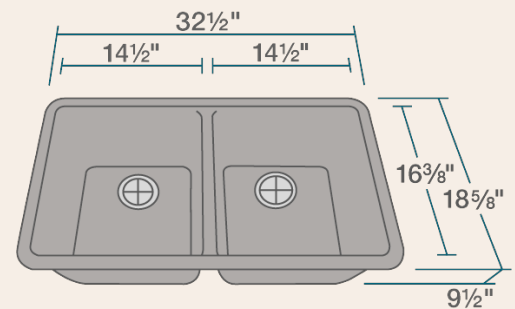

32 1/2" x 18 5/8" x 9 1/2"
Undermount Installation
Made with 80% Quartz, 20% Acrylic
All-Natural Materials - Eco-Friendly and Recyclable
Offset Drain
Heat Resistant to 550 Degrees
Stain Resistant
Scratch Resistant
Multiple Colors Available
Installation Hardware Included
Limited Lifetime Warranty
Acrylic Provides Sound Dampening - No Pads Needed