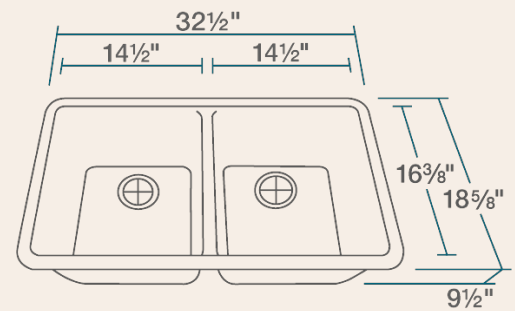

32 1/2" x 18 5/8" x 9 1/2"
 Undermount Installation
 Made with 80% Quartz, 20% Acrylic
 All-Natural Materials - Eco-Friendly and Recyclable
 Offset Drain
 Heat Resistant to 550 Degrees
 Stain Resistant
 Scratch Resistant
 Multiple Colors Available
 Installation Hardware Included
 Limited Lifetime Warranty
 Acrylic Provides Sound Dampening - No Pads Needed

Accessories

*Accessories not included

Available Colors

Features

<p>Undermount Installation</p>	<p>33" Minimum Cabinet Size</p>	<p>80% Quartz 20% Acrylic</p>	<p>Heat Resistant</p>	<p>Stain Resistant</p>	<p>Scratch Resistant</p>
<p>Multiple Colors Available</p>	<p>Cutout Template</p>	<p>Hardware Included</p>	<p>cUPC Certified</p>	<p>Limited Lifetime Warranty</p>	<p>Two Bowls, Equal</p>