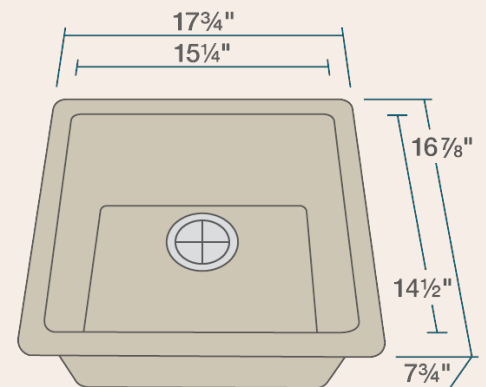

805-BEIGE Single Bowl Sink

17 3/4" x 16 7/8" x 7 3/4"
 Undermount or Topmount Installation
 18" Minimum Cabinet Size
 Made with 80% Quartz, 20% Acrylic
 All-Natural Materials - Eco-Friendly and Recyclable
 Offset Drain
 Heat Resistant to 550 Degrees
 Stain Resistant
 Scratch Resistant
 Multiple Colors Available
 Installation Hardware Included
 cUPC Certified (Uniform Plumbing Code)
 Limited Lifetime Warranty
 Acrylic Provides Sound Dampening - No Pads Needed

Accessories

*Accessories not included

Available Colors

Features

Topmount or Undermount	18" Minimum Cabinet Size	80% Quartz 20% Acrylic	Heat Resistant	Stain Resistant	Scratch Resistant
Multiple Colors Available	Cutout Template	Hardware Included	cUPC Certified	Limited Lifetime Warranty	One Bowl