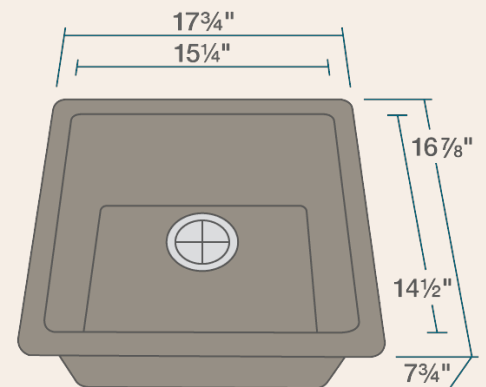

805-MOCHA Single Bowl Sink

17 3/4" x 16 7/8" x 7 3/4"
 Undermount or Topmount Installation
 18" Minimum Cabinet Size
 Made with 80% Quartz, 20% Acrylic
 All-Natural Materials - Eco-Friendly and Recyclable
 Offset Drain
 Heat Resistant to 550 Degrees
 Stain Resistant
 Scratch Resistant
 Multiple Colors Available
 Installation Hardware Included
 cUPC Certified (Uniform Plumbing Code)
 Limited Lifetime Warranty
 Acrylic Provides Sound Dampening - No Pads Needed

Accessories

*Accessories not included

Available Colors

Features

Topmount or Undermount	18" Minimum Cabinet Size	80% Quartz 20% Acrylic	Heat Resistant	Stain Resistant	Scratch Resistant
Multiple Colors Available	Cutout Template	Hardware Included	cUPC Certified	Limited Lifetime Warranty	One Bowl