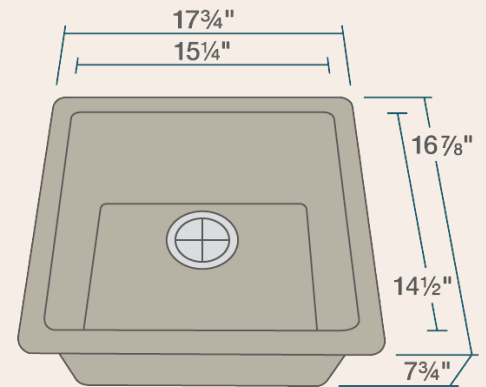

- 17 3/4" x 16 7/8" x 7 3/4"
- Undermount or Topmount Installation
- 18" Minimum Cabinet Size
- Made with 80% Quartz, 20% Acrylic
- All-Natural Materials - Eco-Friendly and Recyclable
- Offset Drain
- Heat Resistant to 550 Degrees
- Stain Resistant
- Scratch Resistant
- Multiple Colors Available
- Installation Hardware Included
- cUPC Certified (Uniform Plumbing Code)
- Limited Lifetime Warranty
- Acrylic Provides Sound Dampening - No Pads Needed

Accessories

*Accessories not included

Available Colors

Features

Topmount or Undermount	18" Minimum Cabinet Size	80% Quartz 20% Acrylic	Heat Resistant	Stain Resistant	Scratch Resistant
Multiple Colors Available	Cutout Template	Hardware Included	cUPC Certified	Limited Lifetime Warranty	One Bowl