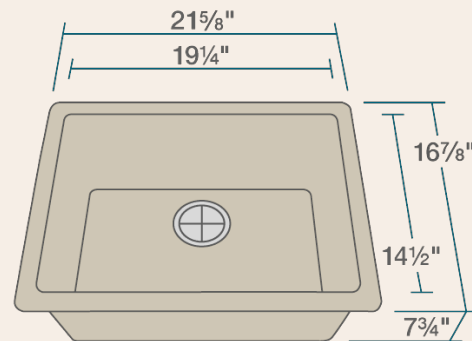

21 5/8" x 16 7/8" x 7 3/4"
 Undermount or Topmount Installation
 Made with 80% Quartz, 20% Acrylic
 All-Natural Materials - Eco-Friendly and Recyclable
 Offset Drain
 Heat Resistant to 550 Degrees
 Stain Resistant
 Scratch Resistant
 Multiple Colors Available
 Installation Hardware Included
 Limited Lifetime Warranty
 Acrylic Provides Sound Dampening - No Pads Needed

Accessories

*Accessories not included

Available Colors

Features

Topmount or Undermount 	24" Minimum Cabinet Size 	80% Quartz 20% Acrylic 	Offset Drain 3 1/2" 	Heat Resistant 	Stain Resistant
Scratch Resistant 	Multiple Colors Available 	Cutout Template 	Hardware Included 	Limited Lifetime Warranty 	One Bowl