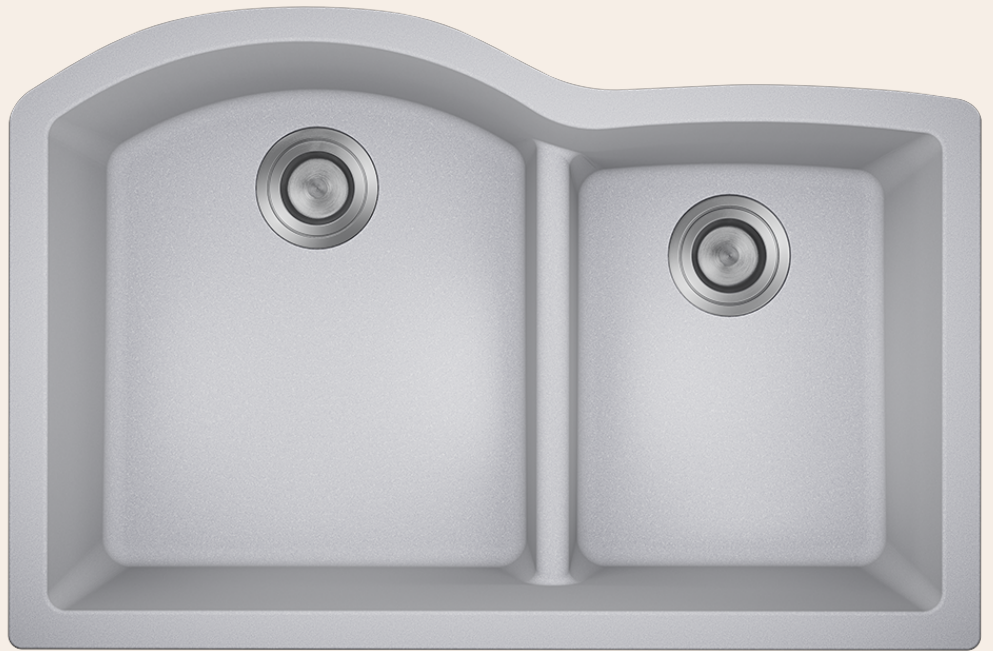

# 811-SILVER Offset Low-Divide Undermount Sink

## Quartz Granite

Our Quartz Granite sinks come in six colors to match any countertop: black, silver, mocha, slate, beige, and white. They are made with 80% Quartz and 20% Acrylic and have a non-porous surface that gives the sink antibacterial properties. They are extremely scratch resistant, can withstand temperatures up to 550 Degrees, and are unaffected by household acids and cleaners. They are also completely stain resistant.

33" x 22" x 10 1/2"  
 Undermount Installation  
 Made with 80% Quartz, 20% Acrylic  
 All-Natural Materials - Eco-Friendly and Recyclable  
 Offset Drain  
 Heat Resistant to 550 Degrees  
 Stain Resistant  
 Scratch Resistant  
 Multiple Colors Available  
 Installation Hardware Included  
 Limited Lifetime Warranty  
 Low-Divide Center