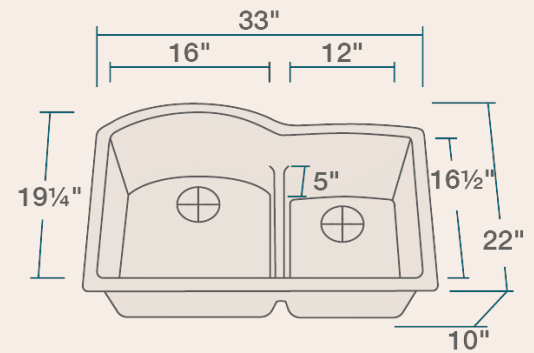

33" x 22" x 10 1/2"  
 Undermount Installation  
 Made with 80% Quartz, 20% Acrylic  
 All-Natural Materials - Eco-Friendly and Recyclable  
 Offset Drain  
 Heat Resistant to 550 Degrees  
 Stain Resistant  
 Scratch Resistant  
 Multiple Colors Available  
 Installation Hardware Included  
 Limited Lifetime Warranty  
 Low-Divide Center

## Features

Undermount Installation 	33" Minimum Cabinet Size 	80% Quartz 20% Acrylic 	Heat Resistant 	Stain Resistant 	Scratch Resistant 
Multiple Colors Available 	Cutout Template 	Hardware Included 	Limited Lifetime Warranty 	Two Bowls, Offset 	