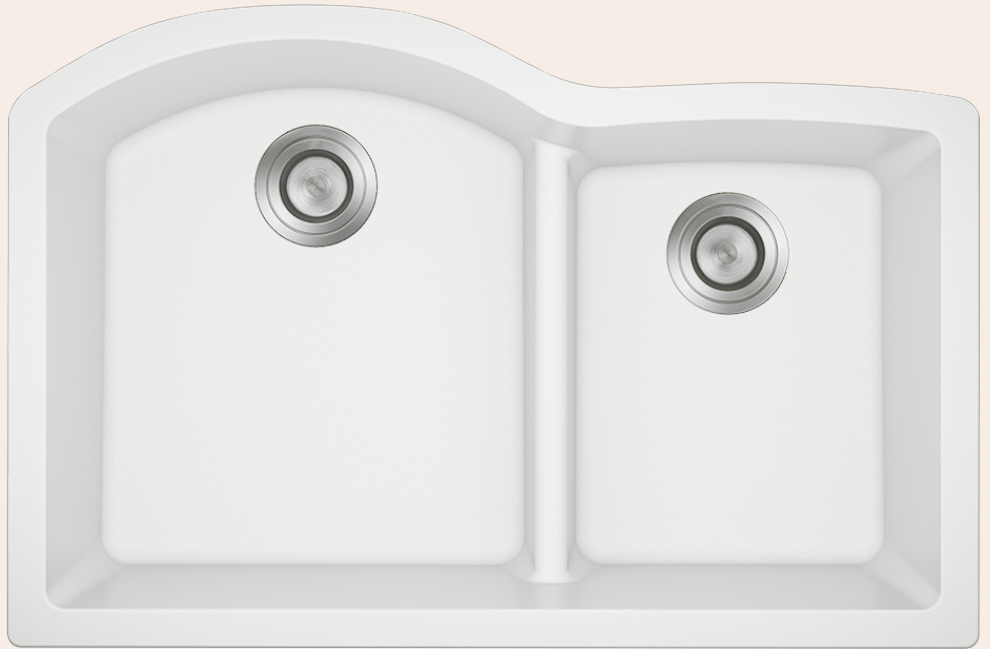

811-WHITE Offset Low-Divide Undermount Sink

Quartz Granite

Our Quartz Granite sinks come in six colors to match any countertop: black, silver, mocha, slate, beige, and white. They are made with 80% Quartz and 20% Acrylic and have a non-porous surface that gives the sink antibacterial properties. They are extremely scratch resistant, can withstand temperatures up to 550 Degrees, and are unaffected by household acids and cleaners. They are also completely stain resistant.

33" x 22" x 10 1/2"
 Undermount Installation
 Made with 80% Quartz, 20% Acrylic
 All-Natural Materials - Eco-Friendly and Recyclable
 Offset Drain
 Heat Resistant to 550 Degrees
 Stain Resistant
 Scratch Resistant
 Multiple Colors Available
 Installation Hardware Included
 Limited Lifetime Warranty
 Low-Divide Center

Accessories

*Accessories not included

Available Colors

Features

Undermount Installation 	33" Minimum Cabinet Size 	80% Quartz 20% Acrylic 	Heat Resistant 	Stain Resistant 	Scratch Resistant
Multiple Colors Available 	Cutout Template 	Hardware Included 	Limited Lifetime Warranty 	Two Bowls, Offset 	