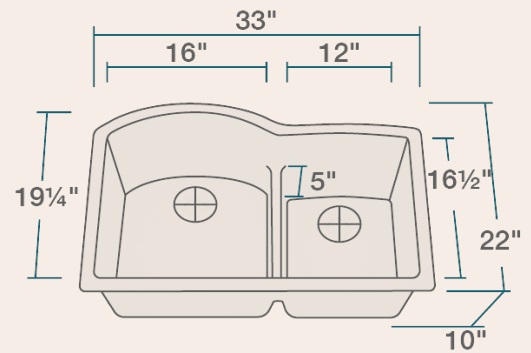

33" x 22" x 10 1/2"
 Undermount Installation
 Made with 80% Quartz, 20% Acrylic
 All-Natural Materials - Eco-Friendly and Recyclable
 Offset Drain
 Heat Resistant to 550 Degrees
 Stain Resistant
 Scratch Resistant
 Multiple Colors Available
 Installation Hardware Included
 Limited Lifetime Warranty
 Low-Divide Center

Accessories

*Accessories not included

Available Colors

Features

Undermount Installation 	33" Minimum Cabinet Size 	80% Quartz 20% Acrylic 	Heat Resistant 	Stain Resistant 	Scratch Resistant
Multiple Colors Available 	Cutout Template 	Hardware Included 	Limited Lifetime Warranty 	Two Bowls, Offset 	