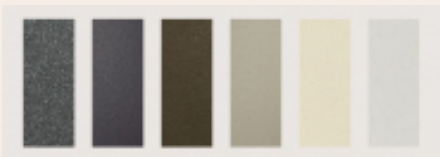

Available Colors

Features

Undermount Installation 	36" Minimum Cabinet Size 	80% Quartz 20% Acrylic 	Heat Resistant 	Stain Resistant 	Multiple Colors Available
Hardware Included 	Limited Lifetime Warranty 	Two Bowls, Equal 			

UPC: 841412138116