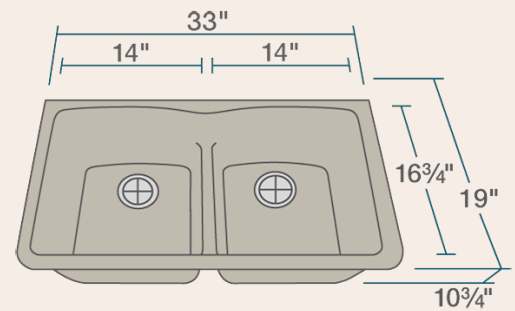

33" x 19" x 10 3/4"
 Undermount Installation
 Made with 80% Quartz, 20% Acrylic
 All-Natural Materials - Eco-Friendly and Recyclable
 Offset Drain
 Heat Resistant to 550 Degrees
 Stain Resistant
 Scratch Resistant
 Multiple Colors Available
 Installation Hardware Included
 Limited Lifetime Warranty
 Acrylic Provides Sound Dampening - No Pads Needed
 Low-Divide Center

Accessories

*Accessories not included

Available Colors

Features

Undermount Installation 	36" Minimum Cabinet Size 	80% Quartz 20% Acrylic 	Heat Resistant 	Stain Resistant 	Multiple Colors Available
Hardware Included 	Limited Lifetime Warranty 	Two Bowls, Equal 			