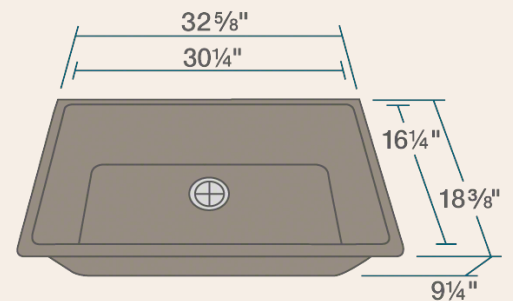

Accessories

*Accessories not included

Available Colors

32 5/8" x 18 3/8" x 9 1/4"
 Undermount Installation
 Made with 80% Quartz, 20% Acrylic
 All-Natural Materials - Eco-Friendly and Recyclable
 Offset Drain
 Heat Resistant to 550 Degrees
 Stain Resistant
 Scratch Resistant
 Multiple Colors Available
 Installation Hardware Included
 Limited Lifetime Warranty
 Acrylic Provides Sound Dampening - No Pads Needed

Features

Undermount Installation 	33" Minimum Cabinet Size 	80% Quartz 20% Acrylic 	Heat Resistant 	Stain Resistant 	Scratch Resistant
Multiple Colors Available 	Cutout Template 	Hardware Included 	cUPC Certified 	Limited Lifetime Warranty 	One Bowl