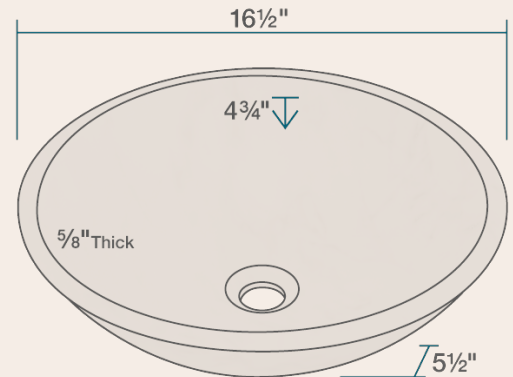

16 1/2" x 16 1/2" x 5 1/2"
 5/8" Thick Bowl
 Hand-Polished Granite
 Limited Lifetime Warranty
 White-Colored Stone Throughout

Accessories

*Accessories not included

UPC: 817299012405

Features

Vessel Installation	18" Minimum Cabinet Size	5/8" Thick	Hand-Polished Granite	Limited Lifetime Warranty	One Bowl