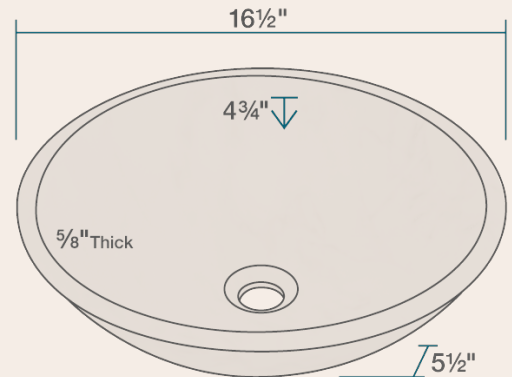

# 850-WHITE Granite Vessel Sink

16 1/2" x 16 1/2" x 5 1/2"  
 5/8" Thick Bowl  
 Hand-Polished Granite  
 Limited Lifetime Warranty  
 White-Colored Stone Throughout

## Features

Vessel Installation	18" Minimum Cabinet Size	5/8" Thick	Hand-Polished Granite	Limited Lifetime Warranty	One Bowl