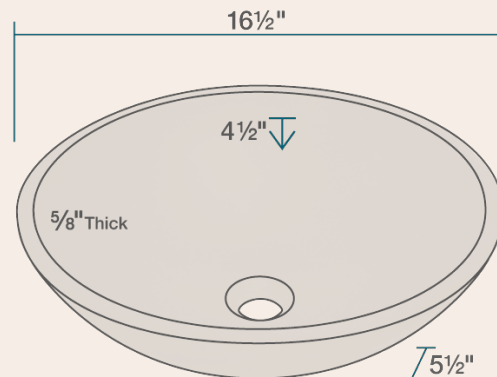

16 1/2" x 16 1/2" x 5 1/2"  
5/8" Thick Bowl  
Hand-Polished Granite  
Limited Lifetime Warranty  
Black-Colored Stone Throughout

## Features

Vessel Installation	18" Minimum Cabinet Size	5/8" Thick	Hand-Polished Granite	Limited Lifetime Warranty	One Bowl