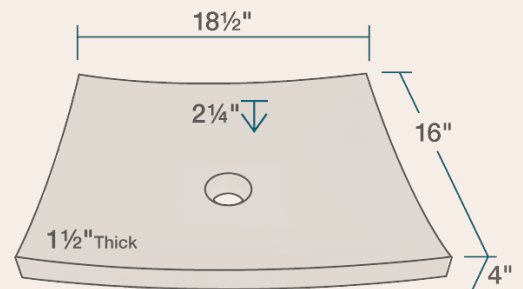

18 1/2" x 16" x 4"
 1 1/2" Thick Bowl
 Hand-Polished Granite
 Limited Lifetime Warranty
 Black-Colored Stone Throughout

Accessories

*Accessories not included

UPC: 817299012467

Features

Vessel Installation	21" Minimum Cabinet Size	1 1/2" Thick	Hand-Polished Granite	Limited Lifetime Warranty	One Bowl