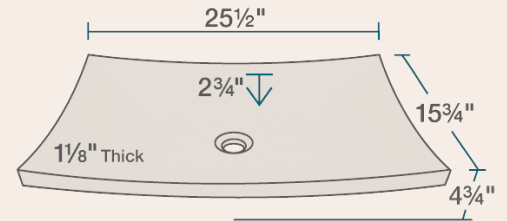

25 1/2" x 15 3/4" x 4 3/4"
 1 1/8" Thick Bowl
 Hand-Polished Marble
 Limited Lifetime Warranty
 White-Colored Stone Throughout

Accessories

*Accessories not included

UPC: 817299012498

Features

Vessel Installation	27" Minimum Cabinet Size	1 1/8" Thick	Hand-Polished Marble	Limited Lifetime Warranty	One Bowl