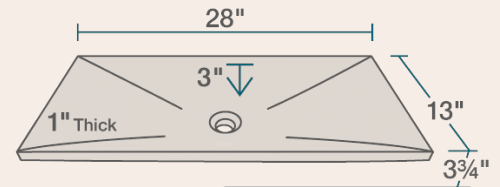

28" x 13" x 3 3/4"
 1" Thick Bowl
 Hand-Polished Granite
 Limited Lifetime Warranty

Accessories

*Accessories not included

UPC: 817299012528

Features

Vessel Installation	30" Minimum Cabinet Size	1" Thick	Hand-Polished Granite	Limited Lifetime Warranty	One Bowl