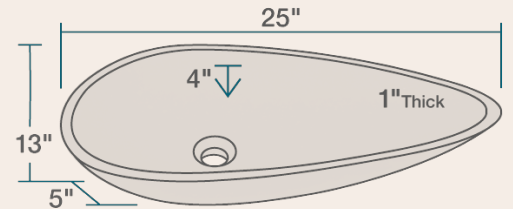

# 863 Honed Basalt Vessel Sink

25" x 13" x 5"  
1" Thick Bowl  
Hand-Polished Granite  
Limited Lifetime Warranty