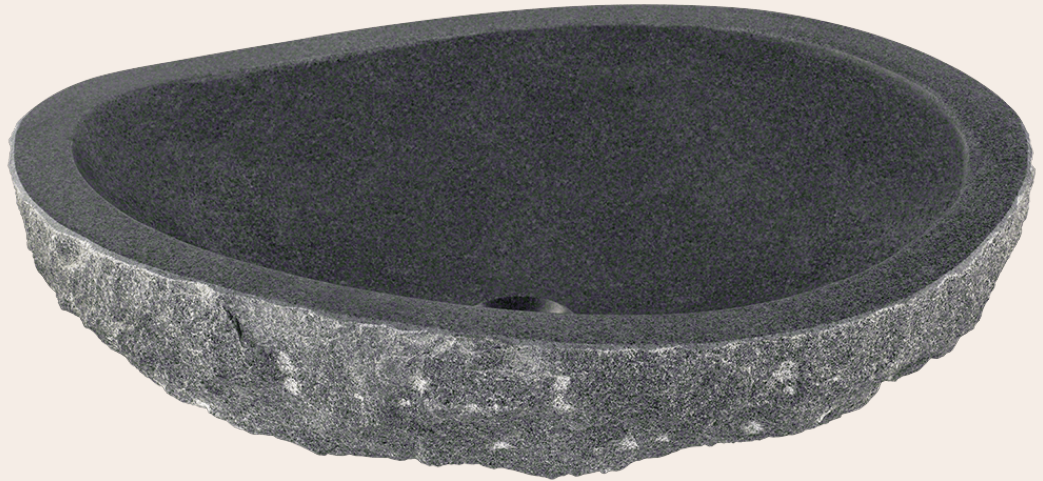

866 Natural Gray Granite Vessel Sink

Stone

Our stone sinks are available in a variety of colors to fit any unique style. They are very durable and add natural beauty to your bathroom. The sinks are carved from natural stone blocks and polished by hand which gives the sinks a smooth easy to clean finish. The stone will not absorb odor or stains, making the sinks easy to maintain. Our stone sinks are covered by a limited lifetime warranty.

20 3/4" x 15 1/4" x 6"
 Vessel Installation
 21" Minimum Cabinet Size
 1 1/2" Thick Bowl
 Hand-Polished Granite
 Limited Lifetime Warranty

Accessories

*Accessories not included

UPC: 841412111942

Features

Vessel Installation	21" Minimum Cabinet Size	1 1/2" Thick	Hand-Polished Granite	Limited Lifetime Warranty	One Bowl