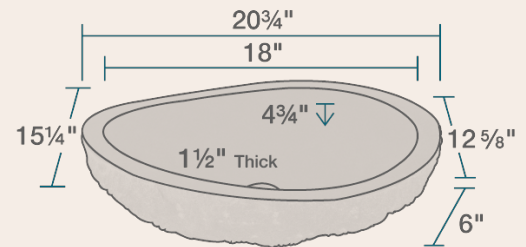

Accessories

*Accessories not included

UPC: 841412111942

Features

Vessel Installation	21" Minimum Cabinet Size	1 1/2" Thick	Hand-Polished Granite	Limited Lifetime Warranty	One Bowl