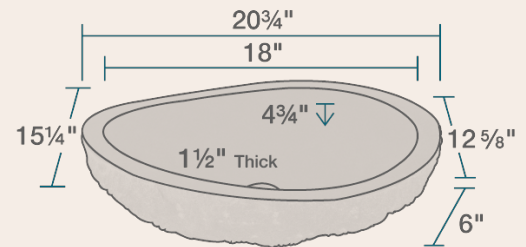

20 3/4" x 15 1/4" x 6"
 Vessel Installation
 21" Minimum Cabinet Size
 1 1/2" Thick Bowl
 Hand-Polished Granite
 Limited Lifetime Warranty

Accessories

*Accessories not included

UPC: 841412111942

Features

Vessel Installation	21" Minimum Cabinet Size	1 1/2" Thick	Hand-Polished Granite	Limited Lifetime Warranty	One Bowl