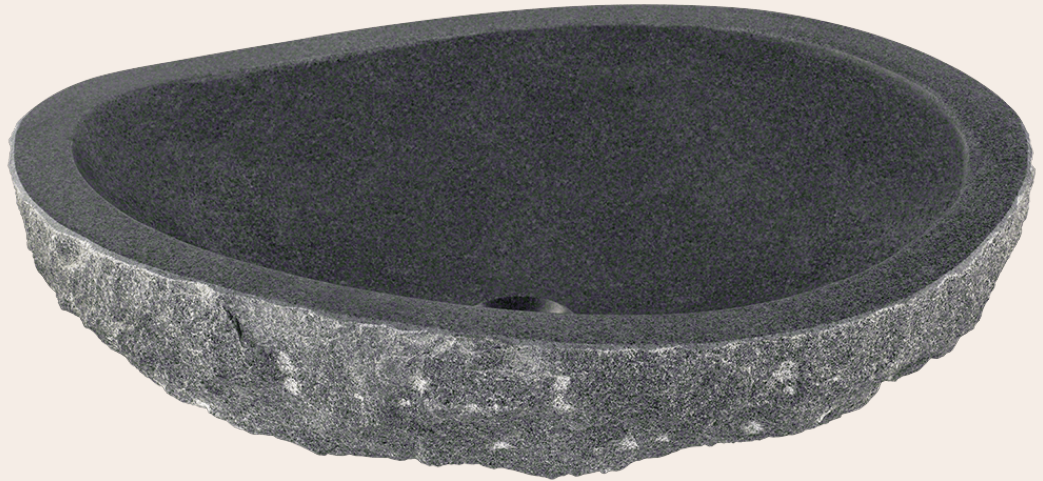

# 866 Natural Gray Granite Vessel Sink

## Stone

Our stone sinks are available in a variety of colors to fit any unique style. They are very durable and add natural beauty to your bathroom. The sinks are carved from natural stone blocks and polished by hand which gives the sinks a smooth easy to clean finish. The stone will not absorb odor or stains, making the sinks easy to maintain. Our stone sinks are covered by a limited lifetime warranty.

20 3/4" x 15 1/4" x 6"  
 Vessel Installation  
 21" Minimum Cabinet Size  
 1 1/2" Thick Bowl  
 Hand-Polished Granite  
 Limited Lifetime Warranty