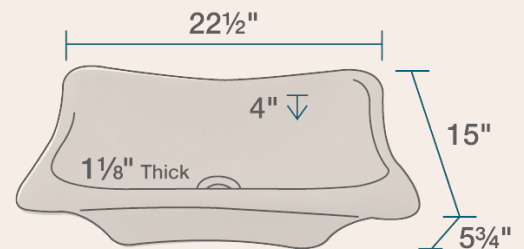

22 1/2" x 15" x 5 3/4"  
Vessel Installation  
24" Minimum Cabinet Size  
1 1/8" Thick Bowl  
Hand-Polished Marble  
Limited Lifetime Warranty