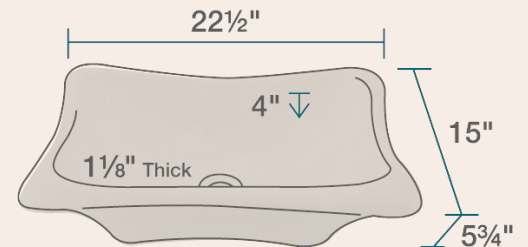

22 1/2" x 15" x 5 3/4"
Vessel Installation
24" Minimum Cabinet Size
1 1/8" Thick Bowl
Hand-Polished Marble
Limited Lifetime Warranty

Accessories

*Accessories not included

UPC: 841412111959

Features

Vessel Installation	24" Minimum Cabinet Size	1 1/8" Thick	Hand-Polished Marble	Limited Lifetime Warranty	One Bowl