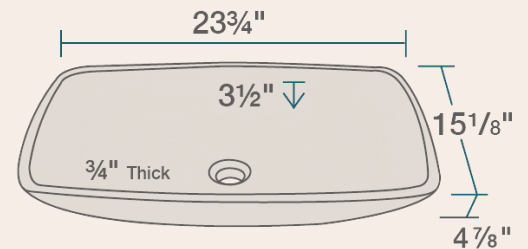

22 3/4" x 15" x 4 7/8"  
 Vessel Installation  
 24" Minimum Cabinet Size  
 3/4" Thick Bowl  
 Limited Lifetime Warranty