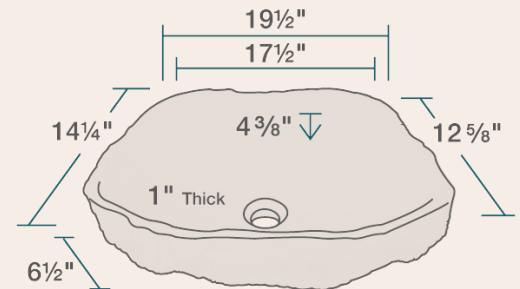

# 870 Galaga Beige Marble Vessel Sink

19 1/2" x 14 1/4" x 6 1/2"  
 Vessel Installation  
 21" Minimum Cabinet Size  
 1" Thick Bowl  
 Limited Lifetime Warranty