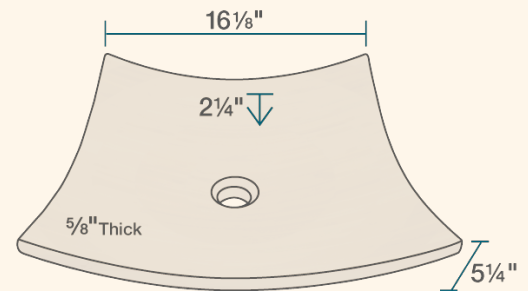

# 892 Vessel Bathroom Sink

16 1/8" x 16 1/8" x 5 1/4"  
 Vessel Installation  
 18" Minimum Cabinet Size  
 5/8" Thick Bowl  
 Made from Laminated Bamboo Stalks  
 Limited Lifetime Warranty