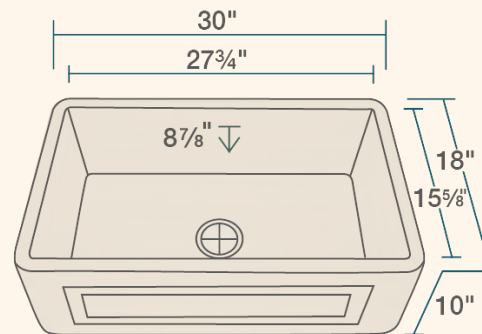

30" x 18" x 10"
 Farmhouse-Style/Apron Sink Installation
 All-Natural Materials - Eco-Friendly and Recyclable
 Made from Laminated Bamboo Stalks
 Center Drain
 Accessories Available
 Limited Lifetime Warranty

Accessories

*Accessories not included

UPC: 841412144070

Features

Apron Installation	33" Minimum Cabinet Size	All-Natural Materials	Laminated Bamboo Stalks	Center Drain 3 1/2"	Limited Lifetime Warranty
One Bowl					