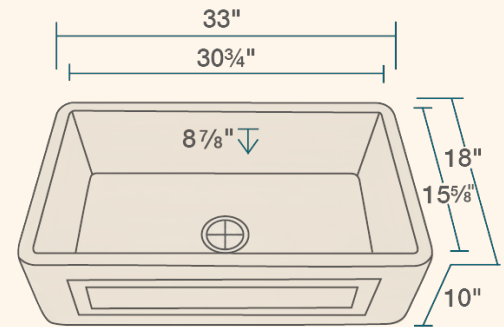

33" x 18" x 10"
 Farmhouse-Style/Apron Sink Installation
 All-Natural Materials - Eco-Friendly and Recyclable
 Made from Laminated Bamboo Stalks
 Center Drain
 Accessories Available
 Limited Lifetime Warranty

Accessories

*Accessories not included

UPC: 841412144087

Features

Apron Installation	36" Minimum Cabinet Size	All-Natural Materials	Laminated Bamboo Stalks	Center Drain 3 1/2"	Limited Lifetime Warranty
One Bowl					