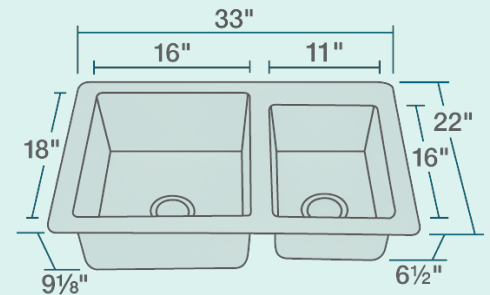

- 33" x 22" x 9 1/8"
- Undermount Installation
- Hammered Finish
- One-Piece Construction
- Naturally Antibacterial
- Cardboard Cutout Template Included
- Installation Hardware Included
- Limited Lifetime Warranty

*Due to the handmade nature of this sink, dimensions may vary up to ~1/4"

Accessories

*Accessories not included

UPC: 817299012559

Features

Undermount Installation 	33" Minimum Cabinet Size 	All-Natural Materials 	Hammered Finish 	Center Drain 3 1/2" 	One-Piece Construction
Naturally Antibacterial 	Cutout Template 	Hardware Included 	Limited Lifetime Warranty 	Two Bowls, Offset 	